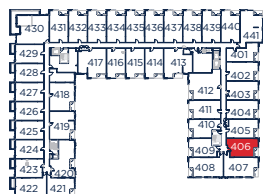

TERRACE FIFTH FLOOR / SUITES 509-511

FIFTH FLOOR

SIXTH FLOOR

509-511:
TERRACE 224 Sq. Ft.
608-610:
BALCONY 90 Sq. Ft.

SECOND FLOOR

THIRD FLOOR

227 & 323:
BALCONY 39 Sq. Ft.

SECOND FLOOR

THIRD FLOOR

FOURTH FLOOR

205 & 305:
BALCONY 39 Sq. Ft.
405:
BALCONY 40 Sq. Ft.

THIRD FLOOR

FOURTH FLOOR

306 & 406:
BALCONY 39 Sq. Ft.

FOURTH FLOOR

422:
TERRACE 37 Sq. Ft.