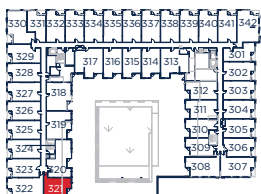

TERRACE THIRD FLOOR / SUITES 314, 315 & 316

THIRD FLOOR

FOURTH FLOOR

314-316:
TERRACE 250 Sq. Ft.
414-416:
BALCONY 40 Sq. Ft.

FOURTH FLOOR

- 424-428:
TERRACE 32 Sq. Ft.
- 429:
TERRACE 34 Sq. Ft.

THIRD FLOOR

FOURTH FLOOR

321:
TERRACE 209 Sq. Ft.
421:
BALCONY 38 Sq. Ft.

TERRACE SECOND FLOOR / SUITE 201

SECOND FLOOR

THIRD FLOOR

FOURTH FLOOR

201:
TERRACE 34 Sq. Ft.
301 & 401:
BALCONY 39 Sq. Ft.

TERRACE THIRD FLOOR / SUITE 310

THIRD FLOOR

FOURTH FLOOR

310:
TERRACE 255 Sq. Ft.

410:
BALCONY 40 Sq. Ft.

TERRACE THIRD FLOOR / SUITE 309

THIRD FLOOR

FOURTH FLOOR

309:
TERRACE 255 Sq. Ft.
409:
BALCONY 40 Sq. Ft.