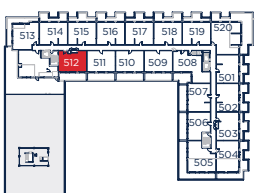

1 BED + DEN
654 Sq. Ft.

SECOND FLOOR

THIRD FLOOR

222-226 / 324-328:
BALCONY 39 Sq. Ft.

TERRACE SECOND FLOOR / SUITE 202

TERRACE THIRD FLOOR / SUITE 311

TERRACE THIRD FLOOR / SUITE 312

SECOND FLOOR

THIRD FLOOR

FOURTH FLOOR

- 202:
TERRACE 34 Sq. Ft.
- 203, 204, 206, 302-304, 332-341, 402, 404, 431-440:
BALCONY 39 Sq. Ft.
- 209-218, 403, 411:
BALCONY 40 Sq. Ft.
- 311:
TERRACE 228 Sq. Ft.
- 312:
TERRACE 90 Sq. Ft.

KENT

1 BED + DEN
675 Sq. Ft.

FIFTH FLOOR

512:
TERRACE 216 Sq. Ft.

TERRACE FIFTH FLOOR / SUITE 506

FIFTH FLOOR

SIXTH FLOOR

506:
TERRACE 244 Sq. Ft.
605:
BALCONY 103 Sq. Ft.