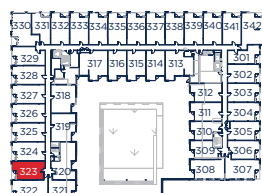

TERRACE FIFTH FLOOR / SUITES 509-511

FIFTH FLOOR

SIXTH FLOOR

509-511:
TERRACE 224 Sq. Ft.
608-610:
BALCONY 90 Sq. Ft.

SECOND FLOOR

THIRD FLOOR

227 & 323:
BALCONY 39 Sq. Ft.

SECOND FLOOR

THIRD FLOOR

FOURTH FLOOR

205 & 305:
BALCONY 39 Sq. Ft.
405:
BALCONY 40 Sq. Ft.

THIRD FLOOR

FOURTH FLOOR

306 & 406:
BALCONY 39 Sq. Ft.

FOURTH FLOOR

422:
TERRACE 37 Sq. Ft.