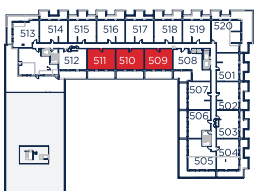

THIRD FLOOR

FOURTH FLOOR

- 202:
TERRACE 34 Sq. Ft.
- 203, 204, 206, 302-304, 332-341, 402, 404, 431-440:
BALCONY 39 Sq. Ft.
- 209-218, 403, 411:
BALCONY 40 Sq. Ft.
- 311:
TERRACE 228 Sq. Ft.
- 312:
TERRACE 90 Sq. Ft.

KENT

1 BED + DEN
675 Sq. Ft.

FIFTH FLOOR

512:
TERRACE 216 Sq. Ft.

TERRACE FIFTH FLOOR / SUITE 506

FIFTH FLOOR

SIXTH FLOOR

506:
TERRACE 244 Sq. Ft.
605:
BALCONY 103 Sq. Ft.

TERRACE FIFTH FLOOR / SUITES 509-511

FIFTH FLOOR

SIXTH FLOOR

509-511:
TERRACE 224 Sq. Ft.
608-610:
BALCONY 90 Sq. Ft.

SECOND FLOOR

THIRD FLOOR

227 & 323:
BALCONY 39 Sq. Ft.

SECOND FLOOR