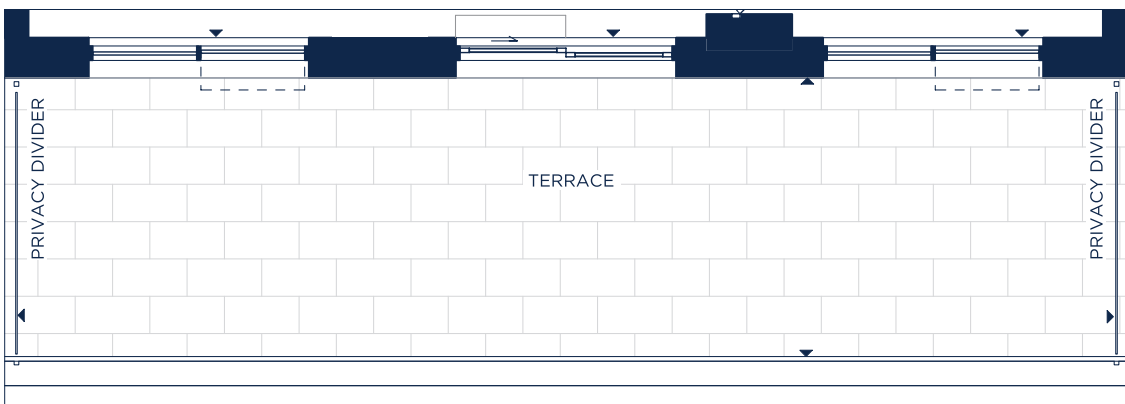

TERRACE FIFTH FLOOR / SUITES 509-511

FIFTH FLOOR

SIXTH FLOOR

509-511:
TERRACE 224 Sq. Ft.
608-610:
BALCONY 90 Sq. Ft.

SECOND FLOOR

THIRD FLOOR

227 & 323:
BALCONY 39 Sq. Ft.

SECOND FLOOR