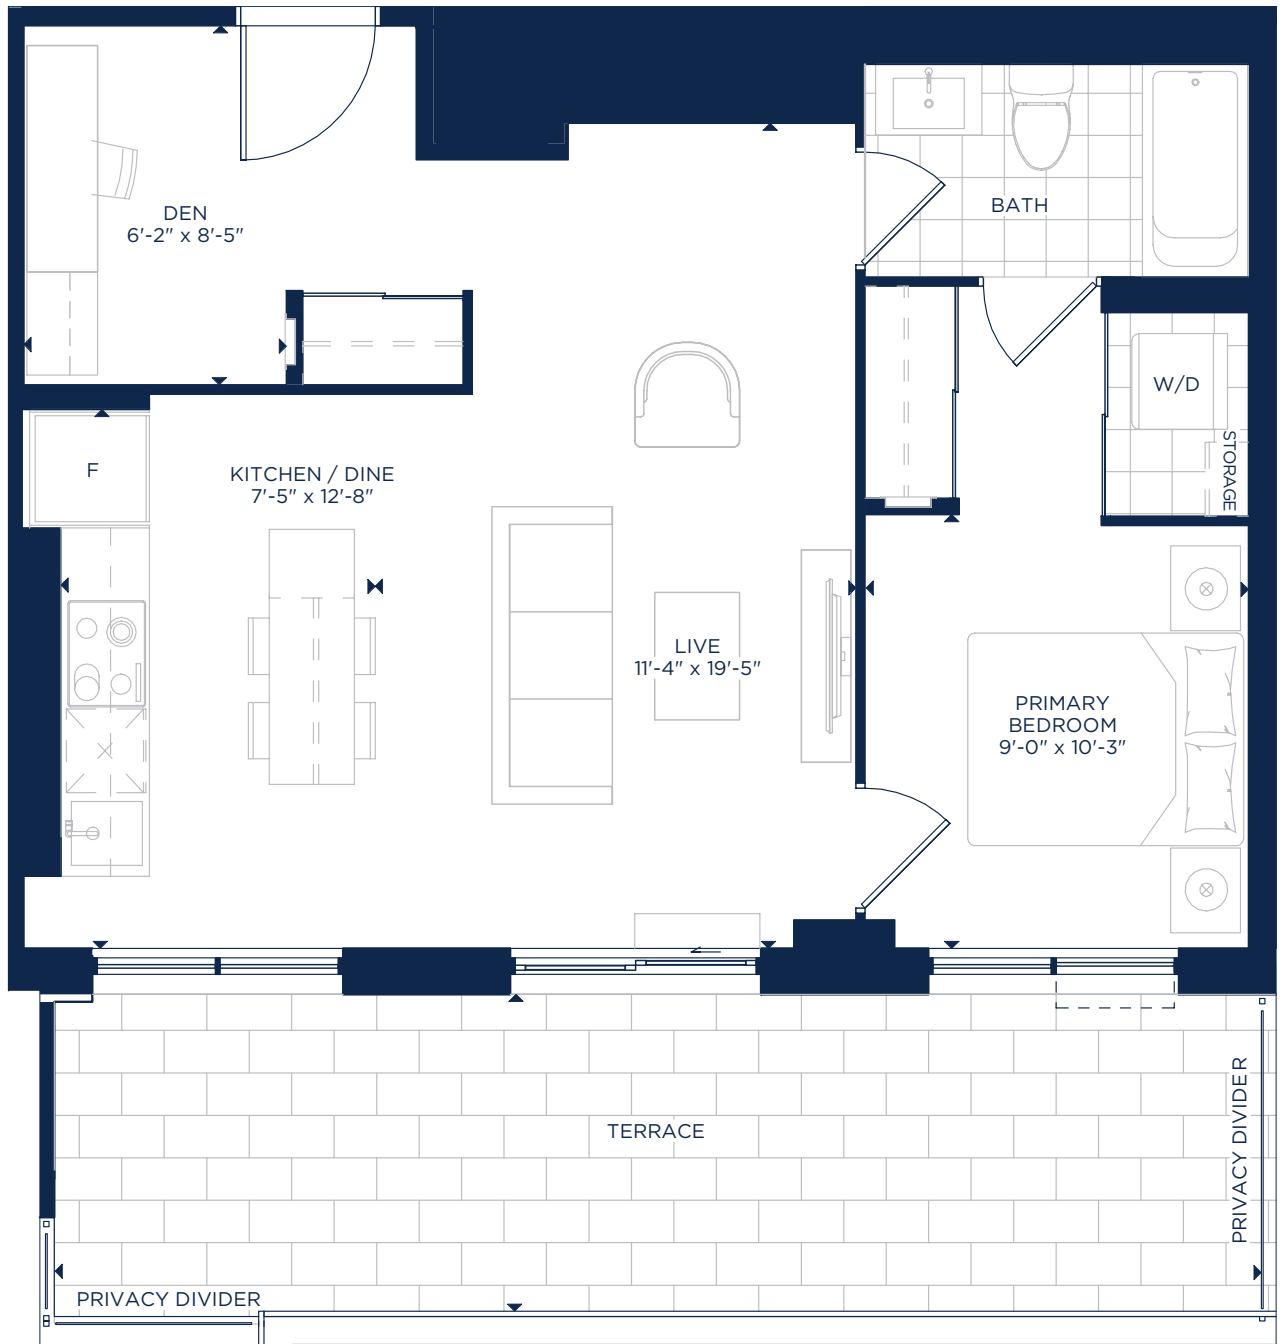

TERRACE THIRD FLOOR / SUITES 314, 315 & 316

THIRD FLOOR

FOURTH FLOOR

314-316:
TERRACE 250 Sq. Ft.
414-416:
BALCONY 40 Sq. Ft.

FOURTH FLOOR

- 424-428:
TERRACE 32 Sq. Ft.
- 429:
TERRACE 34 Sq. Ft.

THIRD FLOOR

THIRD FLOOR

FOURTH FLOOR

310:
TERRACE 255 Sq. Ft.

410:
BALCONY 40 Sq. Ft.

TERRACE THIRD FLOOR / SUITE 309

THIRD FLOOR

FOURTH FLOOR

309:
TERRACE 255 Sq. Ft.
409:
BALCONY 40 Sq. Ft.

THIRD FLOOR

FOURTH FLOOR

- 202:
TERRACE 34 Sq. Ft.
- 203, 204, 206, 302-304, 332-341, 402, 404, 431-440:
BALCONY 39 Sq. Ft.
- 209-218, 403, 411:
BALCONY 40 Sq. Ft.
- 311:
TERRACE 228 Sq. Ft.
- 312:
TERRACE 90 Sq. Ft.

KENT

1 BED + DEN
675 Sq. Ft.

FIFTH FLOOR

512:
TERRACE 216 Sq. Ft.

TERRACE FIFTH FLOOR / SUITE 506

FIFTH FLOOR

SIXTH FLOOR

506:
TERRACE 244 Sq. Ft.
605:
BALCONY 103 Sq. Ft.