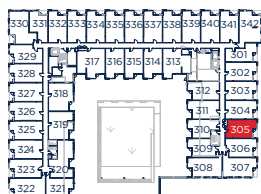

TERRACE FIFTH FLOOR / SUITES 509-511

FIFTH FLOOR

SIXTH FLOOR

509-511:
TERRACE 224 Sq. Ft.
608-610:
BALCONY 90 Sq. Ft.

SECOND FLOOR

THIRD FLOOR

227 & 323:
BALCONY 39 Sq. Ft.

SECOND FLOOR

THIRD FLOOR

FOURTH FLOOR

205 & 305:
BALCONY 39 Sq. Ft.
405:
BALCONY 40 Sq. Ft.

THIRD FLOOR

FOURTH FLOOR

306 & 406:
BALCONY 39 Sq. Ft.

FOURTH FLOOR

422:
TERRACE 37 Sq. Ft.