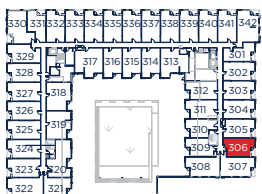

THIRD FLOOR

FOURTH FLOOR

205 & 305:
BALCONY 39 Sq. Ft.
405:
BALCONY 40 Sq. Ft.

THIRD FLOOR

FOURTH FLOOR

306 & 406:
BALCONY 39 Sq. Ft.

FOURTH FLOOR

422:
TERRACE 37 Sq. Ft.