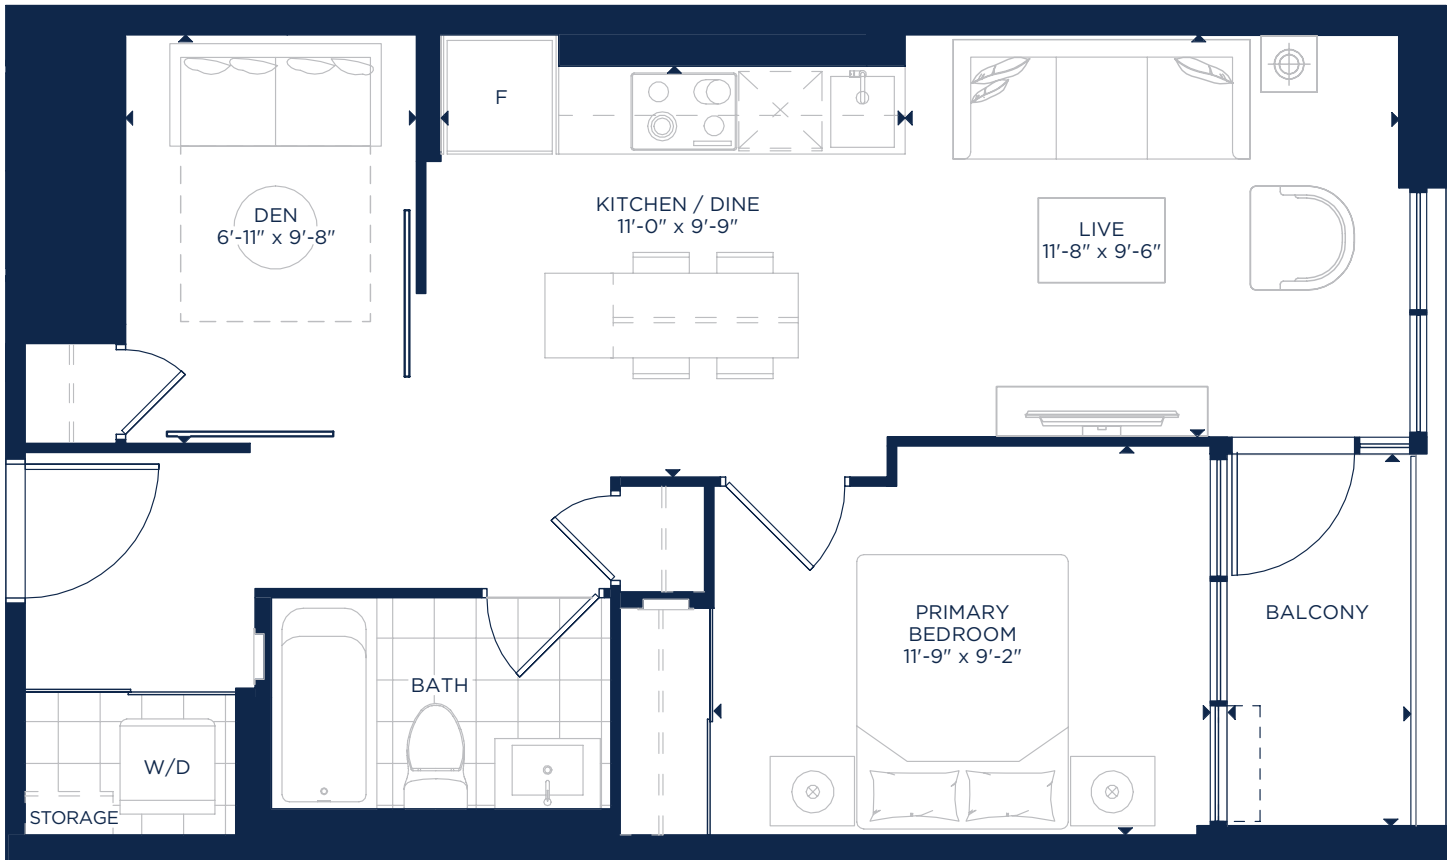

THIRD FLOOR

FOURTH FLOOR

310:
TERRACE 255 Sq. Ft.

410:
BALCONY 40 Sq. Ft.

TERRACE THIRD FLOOR / SUITE 309

THIRD FLOOR

FOURTH FLOOR

309:
TERRACE 255 Sq. Ft.
409:
BALCONY 40 Sq. Ft.

TERRACE FIFTH FLOOR / SUITES 509-511

FIFTH FLOOR

SIXTH FLOOR

509-511:
TERRACE 224 Sq. Ft.
608-610:
BALCONY 90 Sq. Ft.

SECOND FLOOR

THIRD FLOOR

227 & 323:
BALCONY 39 Sq. Ft.

SECOND FLOOR

THIRD FLOOR

FOURTH FLOOR

205 & 305:
BALCONY 39 Sq. Ft.
405:
BALCONY 40 Sq. Ft.

THIRD FLOOR

FOURTH FLOOR

306 & 406:
BALCONY 39 Sq. Ft.

FOURTH FLOOR

422:
TERRACE 37 Sq. Ft.