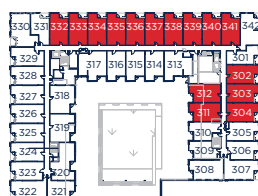

THIRD FLOOR

FOURTH FLOOR

310:
TERRACE 255 Sq. Ft.

410:
BALCONY 40 Sq. Ft.

TERRACE THIRD FLOOR / SUITE 309

THIRD FLOOR

FOURTH FLOOR

309:
TERRACE 255 Sq. Ft.
409:
BALCONY 40 Sq. Ft.

1 BED + DEN
654 Sq. Ft.

SECOND FLOOR

THIRD FLOOR

222-226 / 324-328:
BALCONY 39 Sq. Ft.

TERRACE SECOND FLOOR / SUITE 202

TERRACE THIRD FLOOR / SUITE 311

TERRACE THIRD FLOOR / SUITE 312

SECOND FLOOR

THIRD FLOOR

FOURTH FLOOR

- 202:
TERRACE 34 Sq. Ft.
- 203, 204, 206, 302-304, 332-341, 402, 404, 431-440:
BALCONY 39 Sq. Ft.
- 209-218, 403, 411:
BALCONY 40 Sq. Ft.
- 311:
TERRACE 228 Sq. Ft.
- 312:
TERRACE 90 Sq. Ft.

KENT

1 BED + DEN
675 Sq. Ft.

FIFTH FLOOR

512:
TERRACE 216 Sq. Ft.

TERRACE FIFTH FLOOR / SUITE 506

FIFTH FLOOR

SIXTH FLOOR

506:
TERRACE 244 Sq. Ft.
605:
BALCONY 103 Sq. Ft.