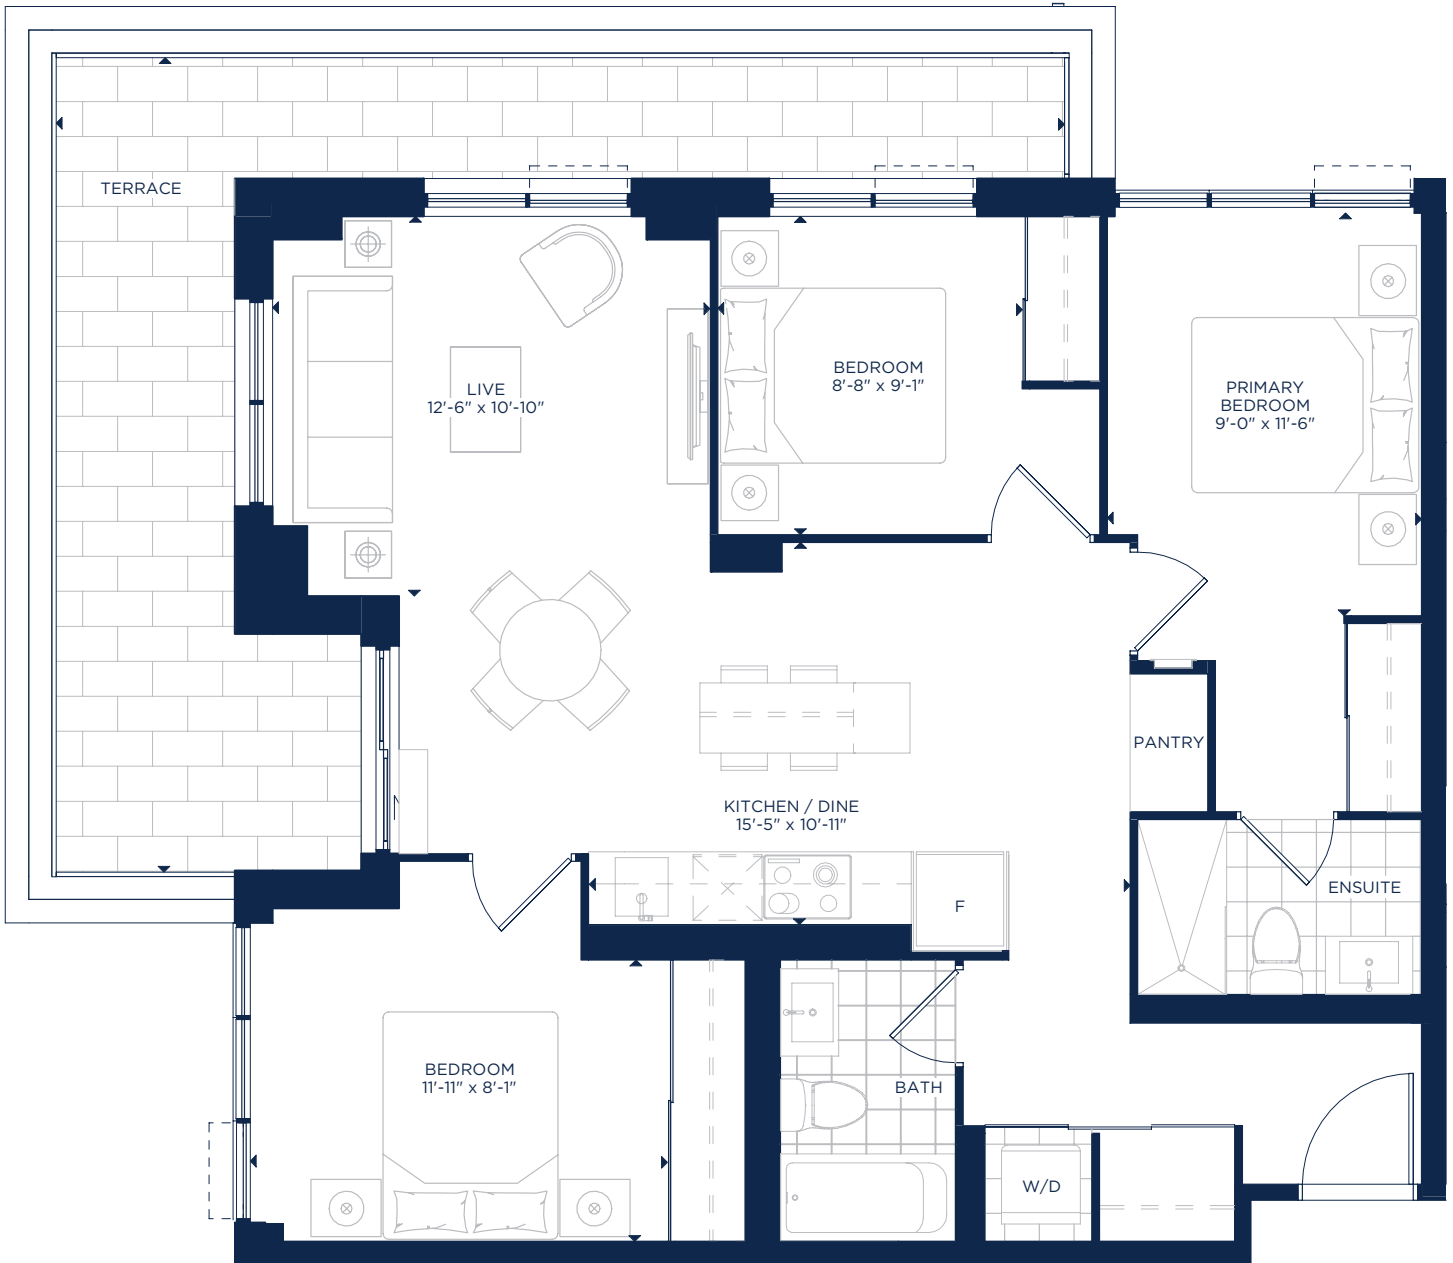

CHARLES

3 BED
1,021 Sq. Ft.

FOURTH FLOOR

430:
TERRACE 233 Sq. Ft.

CHESTNUT

3 BED
1,029 Sq. Ft.

BALCONY
SIXTH FLOOR /
SUITE 619

FIFTH FLOOR

SIXTH FLOOR

520:
TERRACE 630 Sq. Ft.
619:
BALCONY 103 Sq. Ft.