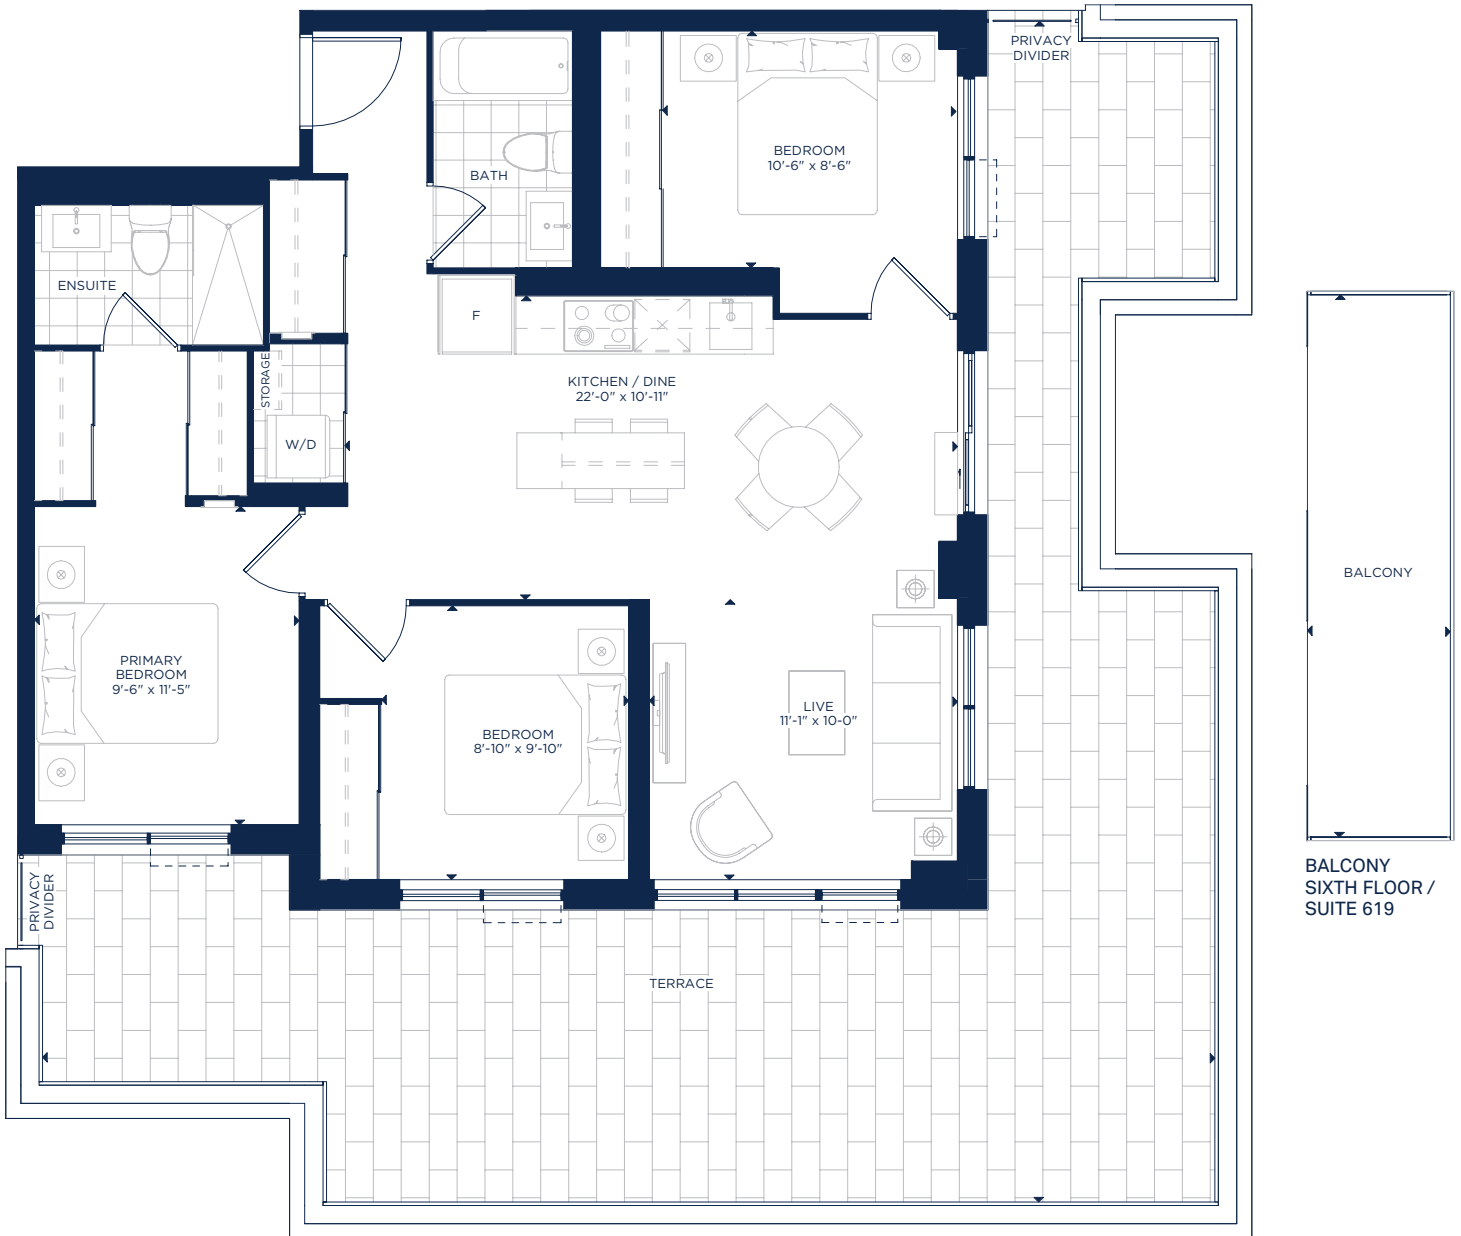

CHARLES

3 BED
1,021 Sq. Ft.

FOURTH FLOOR

430:
TERRACE 233 Sq. Ft.

CHESTNUT

3 BED
1,029 Sq. Ft.

BALCONY
SIXTH FLOOR /
SUITE 619

FIFTH FLOOR

SIXTH FLOOR

520:
TERRACE 630 Sq. Ft.
619:
BALCONY 103 Sq. Ft.