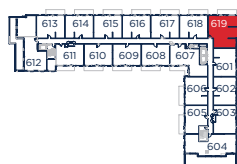

CHARLES

3 BED
1,021 Sq. Ft.

FOURTH FLOOR

430:
TERRACE 233 Sq. Ft.

CHESTNUT

3 BED
1,029 Sq. Ft.

BALCONY
SIXTH FLOOR /
SUITE 619

FIFTH FLOOR

SIXTH FLOOR

520:
TERRACE 630 Sq. Ft.
619:
BALCONY 103 Sq. Ft.