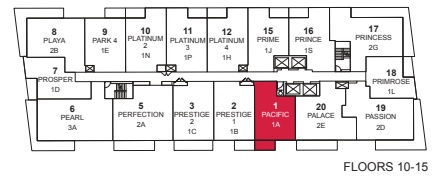

PEARL PLACE

PACIFIC

ONE BEDROOM + DEN • 583 SQ.FT.

Materials, specifications and floor plans are subject to change without notice. All floor plans are approximate dimensions. Actual usable floor space may vary from the stated floor area. E. & O.E.