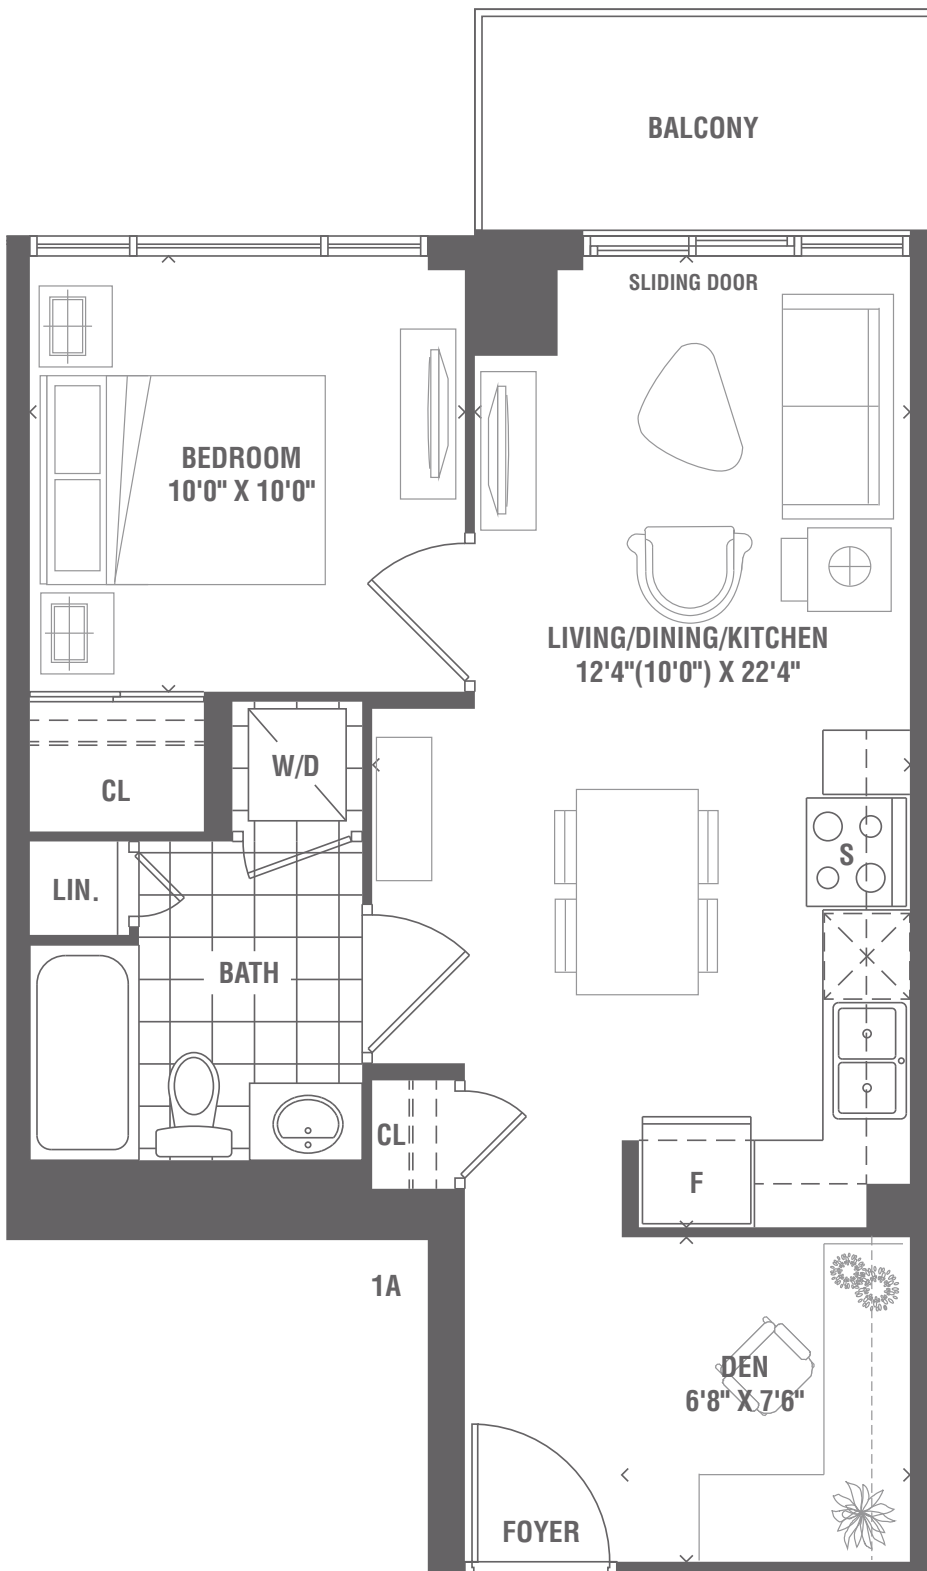

PEARL PLACE

PACIFIC

ONE BEDROOM + DEN • 583 SQ.FT.

Materials, specifications and floor plans are subject to change without notice. All floor plans are approximate dimensions. Actual usable floor space may vary from the stated floor area. E. & O.E.