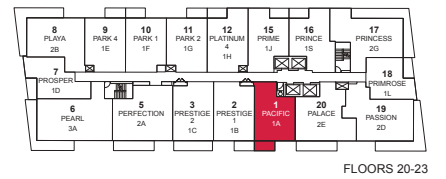

PEARL PLACE

PACIFIC

ONE BEDROOM + DEN • 583 SQ.FT.

Materials, specifications and floor plans are subject to change without notice. All floor plans are approximate dimensions. Actual usable floor space may vary from the stated floor area. E. & O.E.