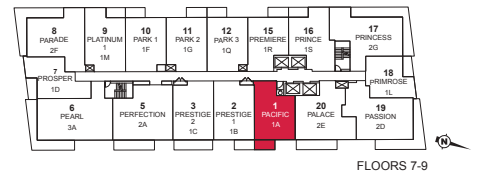

PEARL PLACE

PACIFIC

ONE BEDROOM + DEN • 583 SQ.FT.

Materials, specifications and floor plans are subject to change without notice. All floor plans are approximate dimensions. Actual usable floor space may vary from the stated floor area. E. & O.E.