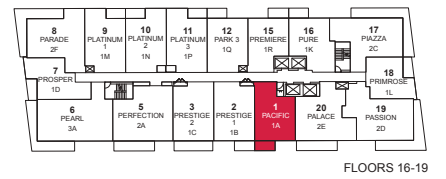

PEARL PLACE

PACIFIC

ONE BEDROOM + DEN • 583 SQ.FT.

Materials, specifications and floor plans are subject to change without notice. All floor plans are approximate dimensions. Actual usable floor space may vary from the stated floor area. E. & O.E.