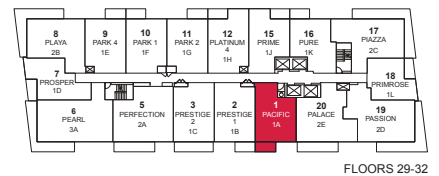

PEARL PLACE

PACIFIC

ONE BEDROOM + DEN • 583 SQ.FT.

Materials, specifications and floor plans are subject to change without notice. All floor plans are approximate dimensions. Actual usable floor space may vary from the stated floor area. E. & O.E.