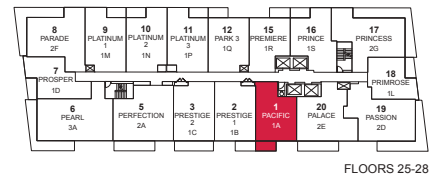

PEARL PLACE

PACIFIC

ONE BEDROOM + DEN • 583 SQ.FT.

Materials, specifications and floor plans are subject to change without notice. All floor plans are approximate dimensions. Actual usable floor space may vary from the stated floor area. E. & O.E.