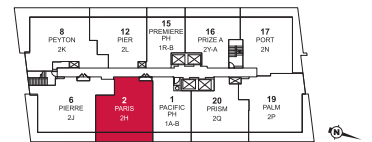

PEARL PLACE

PARIS

TWO BEDROOM + DEN • 858 SQ.FT.

PH2 - PH7

PH1

Materials, specifications and floor plans are subject to change without notice. All floor plans are approximate dimensions. Actual usable floor space may vary from the stated floor area. E. & O.E.