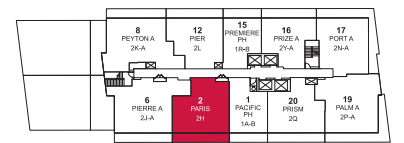

PEARL PLACE

PARIS

TWO BEDROOM + DEN • 858 SQ.FT.

PH2 - PH7

PH1

Materials, specifications and floor plans are subject to change without notice. All floor plans are approximate dimensions. Actual usable floor space may vary from the stated floor area. E. & O.E.