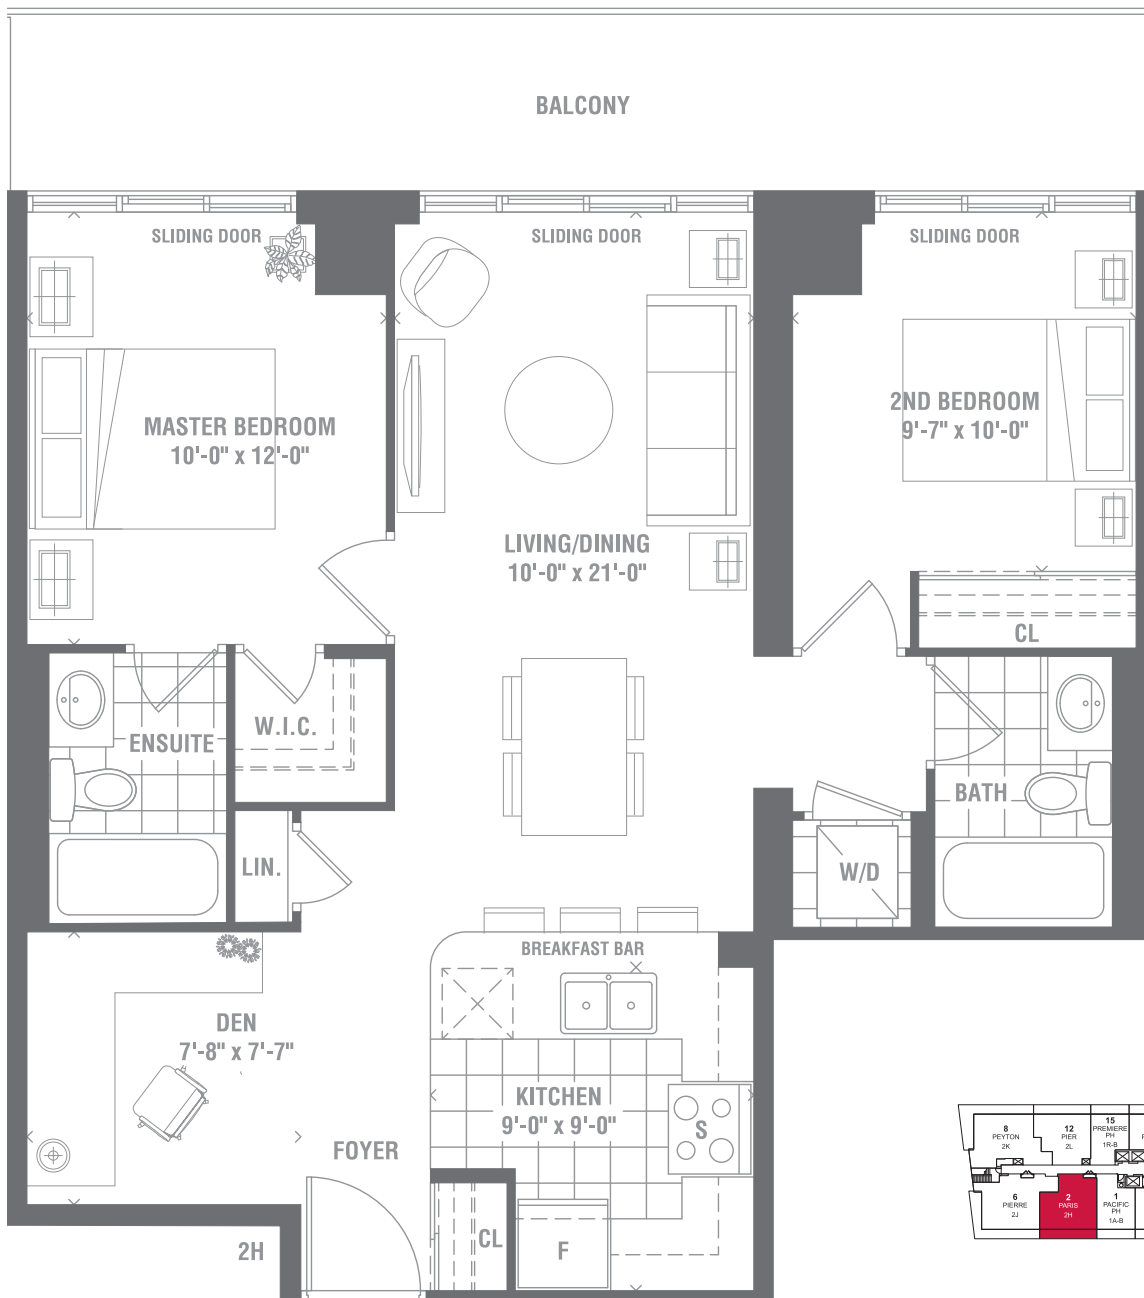

PEARL PLACE

PARIS

TWO BEDROOM + DEN • 858 SQ.FT.

PH2 - PH7

PH1

Materials, specifications and floor plans are subject to change without notice. All floor plans are approximate dimensions. Actual usable floor space may vary from the stated floor area. E. & O.E.