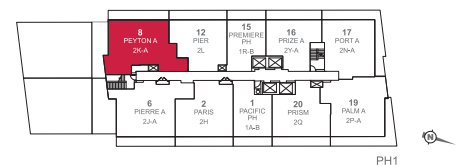

PEARL PLACE

PEYTON A

TWO BEDROOM + DEN • 1,046 SQ.FT.

Materials, specifications and floor plans are subject to change without notice. All floor plans are approximate dimensions. Actual usable floor space may vary from the stated floor area. E.& O.E.