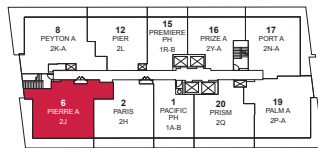

PEARL PLACE

PIERRE

TWO BEDROOM + DEN • 1,049 SQ.FT.

FLOOR 30-33

FLOOR 34

Materials, specifications and floor plans are subject to change without notice. All floor plans are approximate dimensions. Actual usable floor space may vary from the stated floor area. E.& O.E.