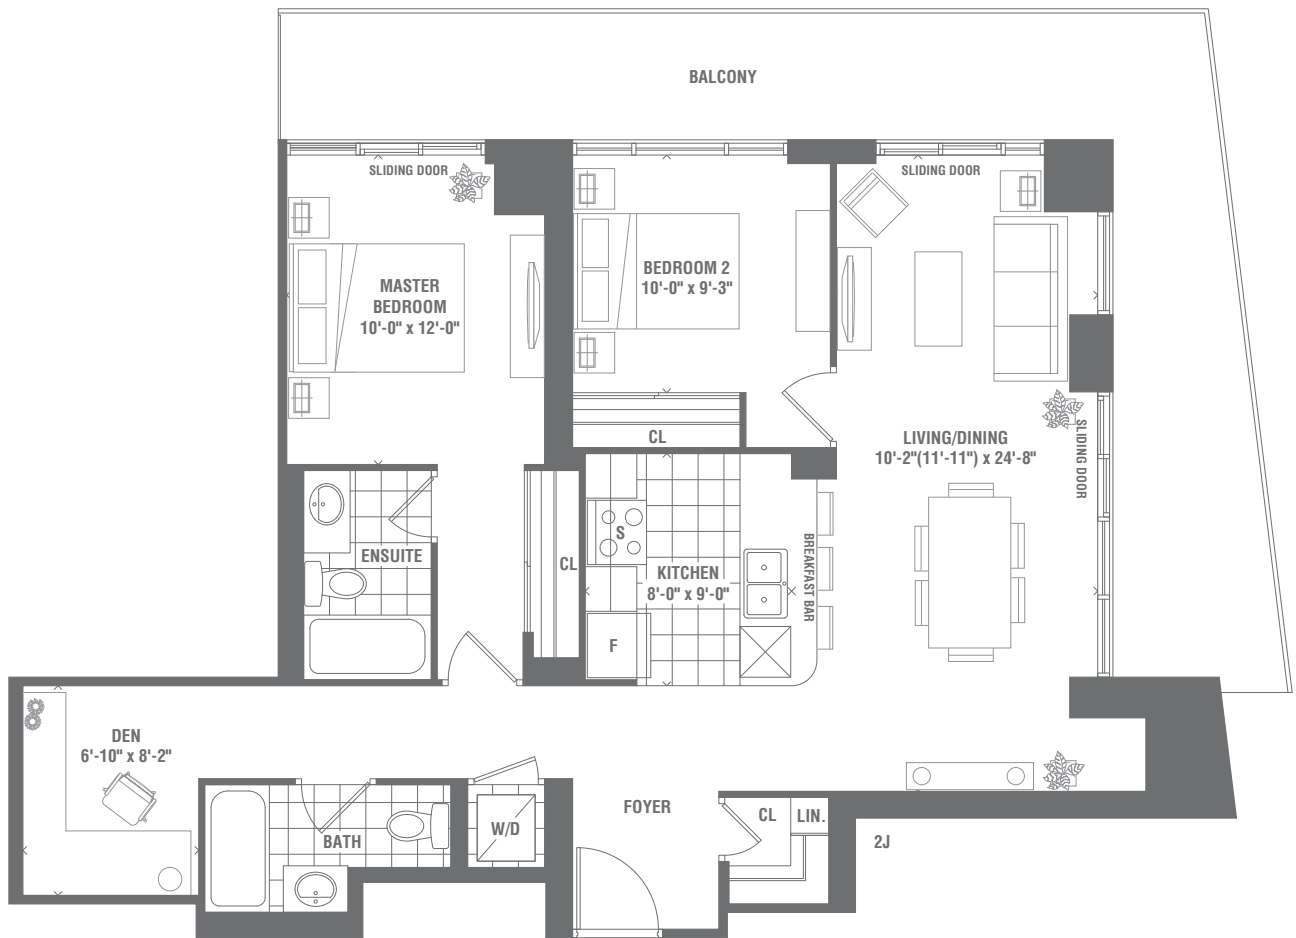

PEARL PLACE

PIERRE

TWO BEDROOM + DEN • 1,049 SQ.FT.

FLOOR 30-33

FLOOR 34

Materials, specifications and floor plans are subject to change without notice. All floor plans are approximate dimensions. Actual usable floor space may vary from the stated floor area. E.& O.E.