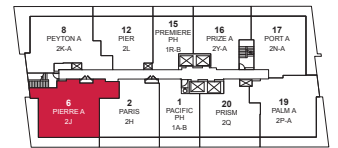

PEARL PLACE

PIERRE

TWO BEDROOM + DEN • 1,049 SQ.FT.

FLOOR 30-33

FLOOR 34

Materials, specifications and floor plans are subject to change without notice. All floor plans are approximate dimensions. Actual usable floor space may vary from the stated floor area. E.& O.E.