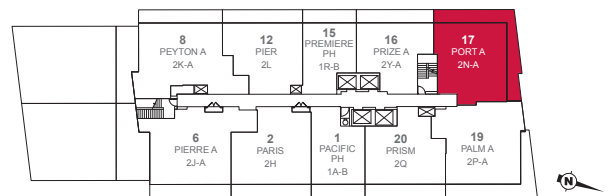

# PEARL PLACE

# PORT

TWO BEDROOM • 868 SQ.FT.

Materials, specifications and floor plans are subject to change without notice. All floor plans are approximate dimensions. Actual usable floor space may vary from the stated floor area. E. & O.E.