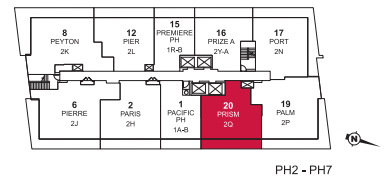

PEARL PLACE

PRISM

TWO BEDROOM + DEN • 795 SQ.FT.

Materials, specifications and floor plans are subject to change without notice. All floor plans are approximate dimensions. Actual usable floor space may vary from the stated floor area. E.& O.E.