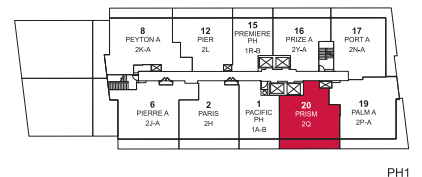

PEARL PLACE

PRISM

TWO BEDROOM + DEN • 795 SQ.FT.

Materials, specifications and floor plans are subject to change without notice. All floor plans are approximate dimensions. Actual usable floor space may vary from the stated floor area. E.& O.E.