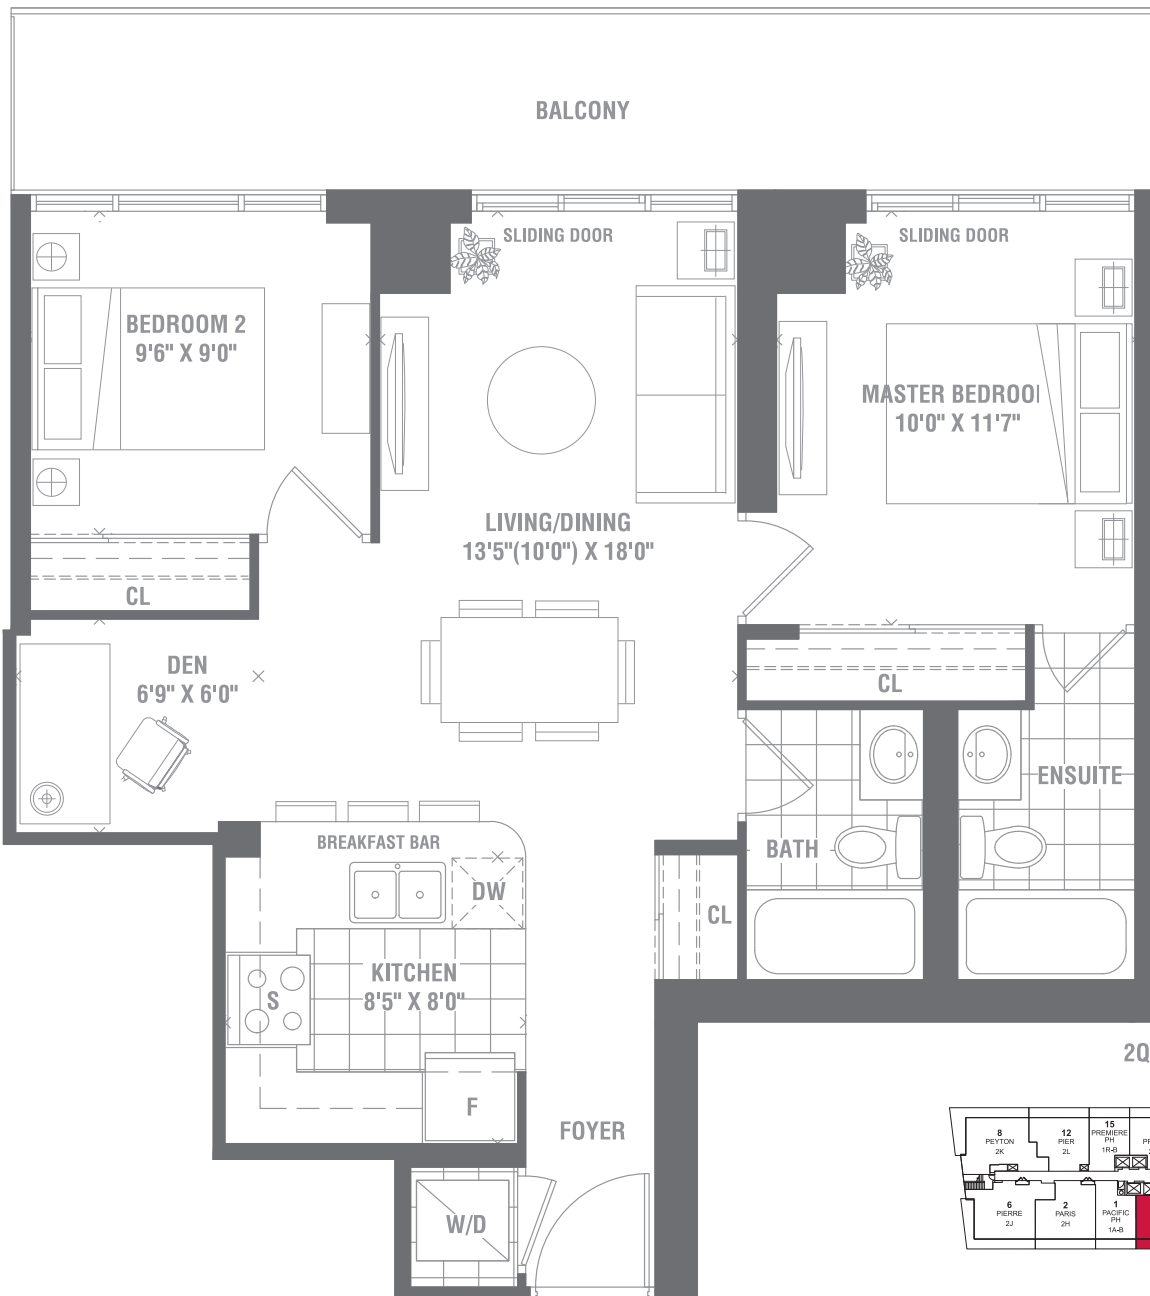

PEARL PLACE

PRISM

TWO BEDROOM + DEN • 795 SQ.FT.

Materials, specifications and floor plans are subject to change without notice. All floor plans are approximate dimensions. Actual usable floor space may vary from the stated floor area. E.& O.E.