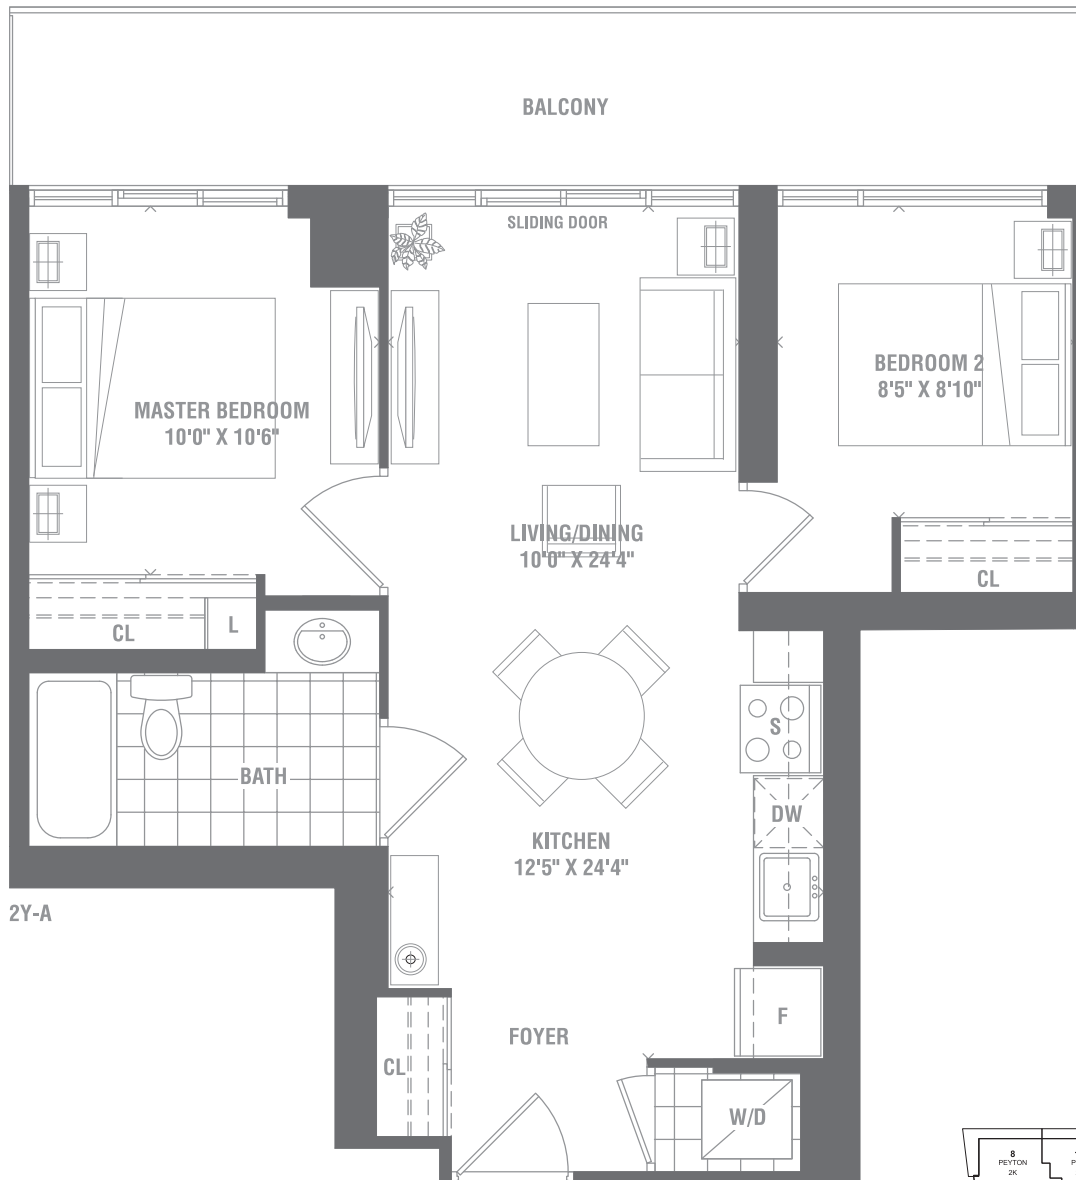

PEARL PLACE

PRIZE

TWO BEDROOM • 685 SQ.FT.

2Y-A

PH2 - PH7

PH1

Materials, specifications and floor plans are subject to change without notice. All floor plans are approximate dimensions. Actual usable floor space may vary from the stated floor area. E. & O.E.