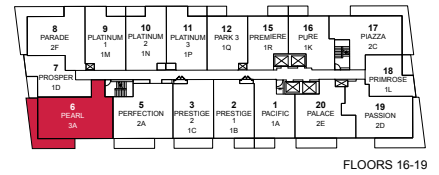

# PEARL PLACE

# PEARL

THREE BEDROOM • 926 SQ.FT.

Materials, specifications and floor plans are subject to change without notice. All floor plans are approximate dimensions. Actual usable floor space may vary from the stated floor area. E. & O.E.