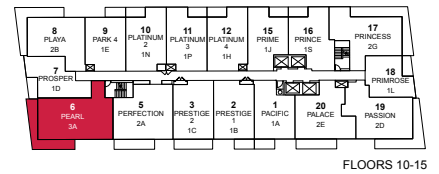

# PEARL PLACE

# PEARL

THREE BEDROOM • 926 SQ.FT.

Materials, specifications and floor plans are subject to change without notice. All floor plans are approximate dimensions. Actual usable floor space may vary from the stated floor area. E. & O.E.