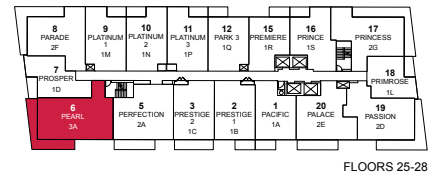

# PEARL PLACE

# PEARL

THREE BEDROOM • 926 SQ.FT.

Materials, specifications and floor plans are subject to change without notice. All floor plans are approximate dimensions. Actual usable floor space may vary from the stated floor area. E. & O.E.