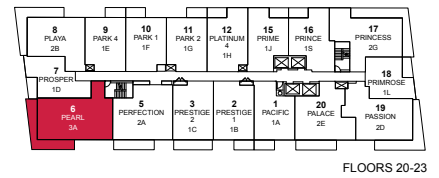

# PEARL PLACE

# PEARL

THREE BEDROOM • 926 SQ.FT.

Materials, specifications and floor plans are subject to change without notice. All floor plans are approximate dimensions. Actual usable floor space may vary from the stated floor area. E. & O.E.