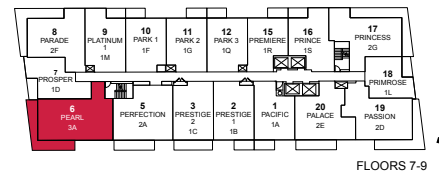

# PEARL PLACE

# PEARL

THREE BEDROOM • 926 SQ.FT.

Materials, specifications and floor plans are subject to change without notice. All floor plans are approximate dimensions. Actual usable floor space may vary from the stated floor area. E. & O.E.