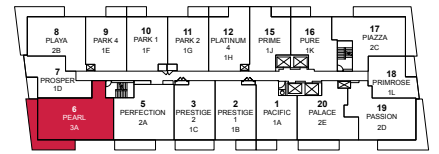

# PEARL PLACE

# PEARL

THREE BEDROOM • 926 SQ.FT.

Materials, specifications and floor plans are subject to change without notice. All floor plans are approximate dimensions. Actual usable floor space may vary from the stated floor area. E. & O.E.