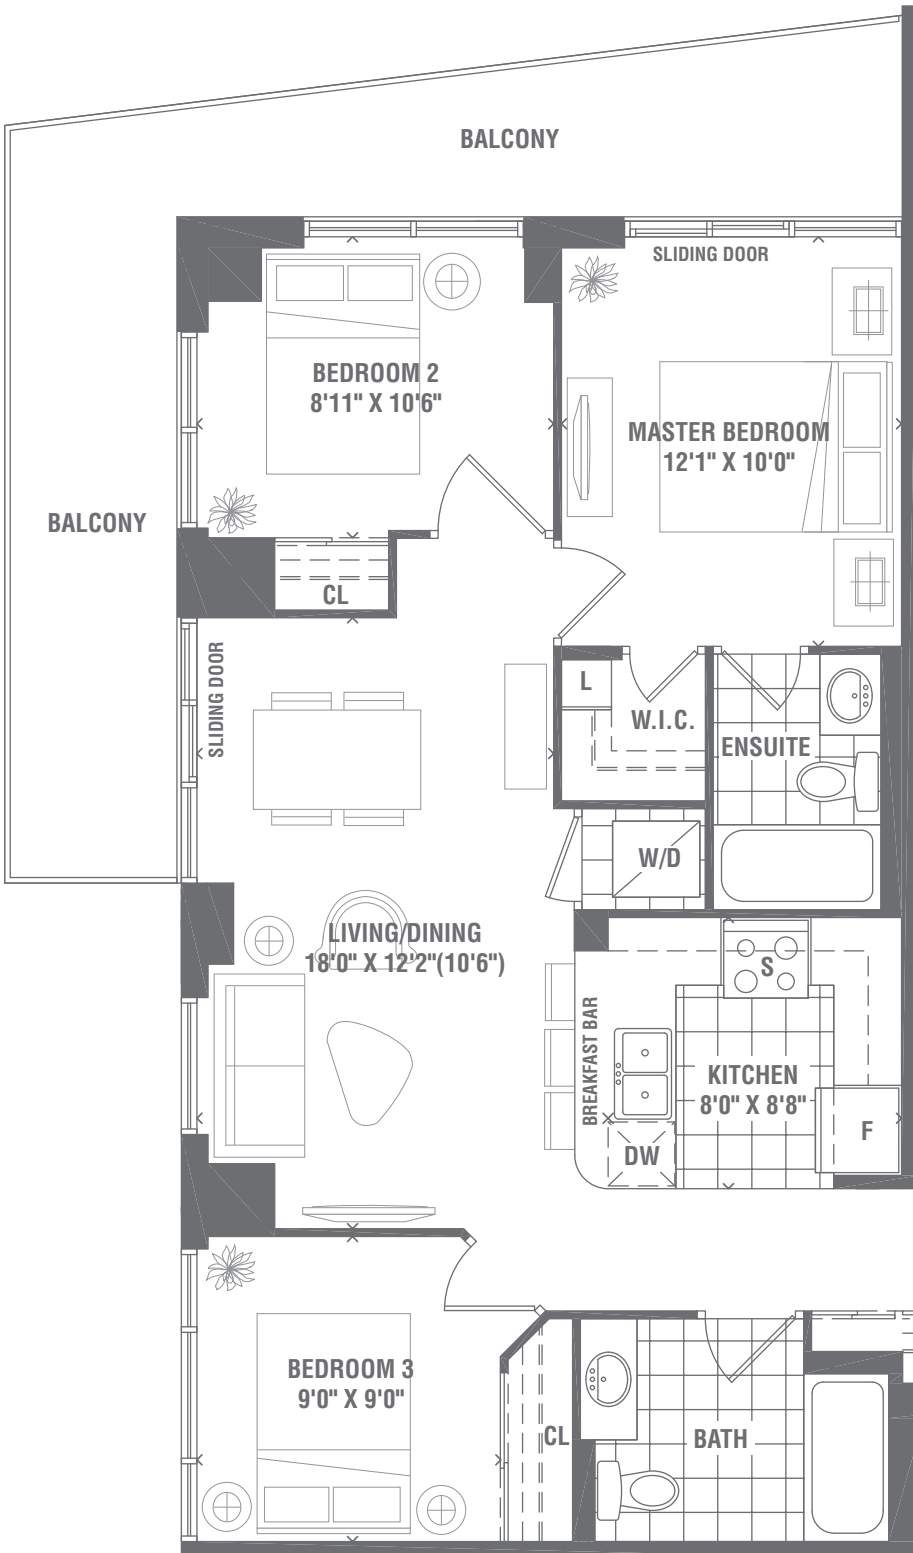

# PEARL PLACE

# PEARL

THREE BEDROOM • 926 SQ.FT.

Materials, specifications and floor plans are subject to change without notice. All floor plans are approximate dimensions. Actual usable floor space may vary from the stated floor area. E. & O.E.