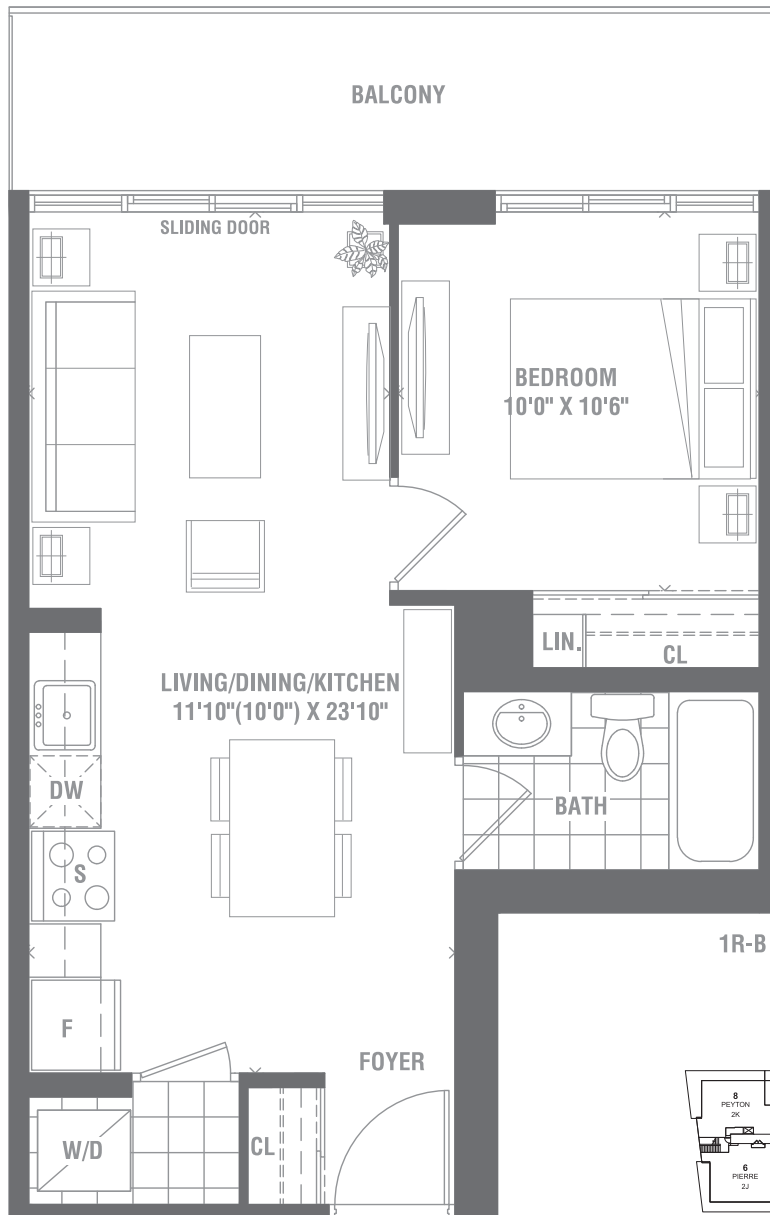

# PEARL PLACE

# PREMIERE

ONE BEDROOM • 540 SQ.FT.

PH2 - PH7

PH1

Materials, specifications and floor plans are subject to change without notice. All floor plans are approximate dimensions. Actual usable floor space may vary from the stated floor area. E.& O.E.