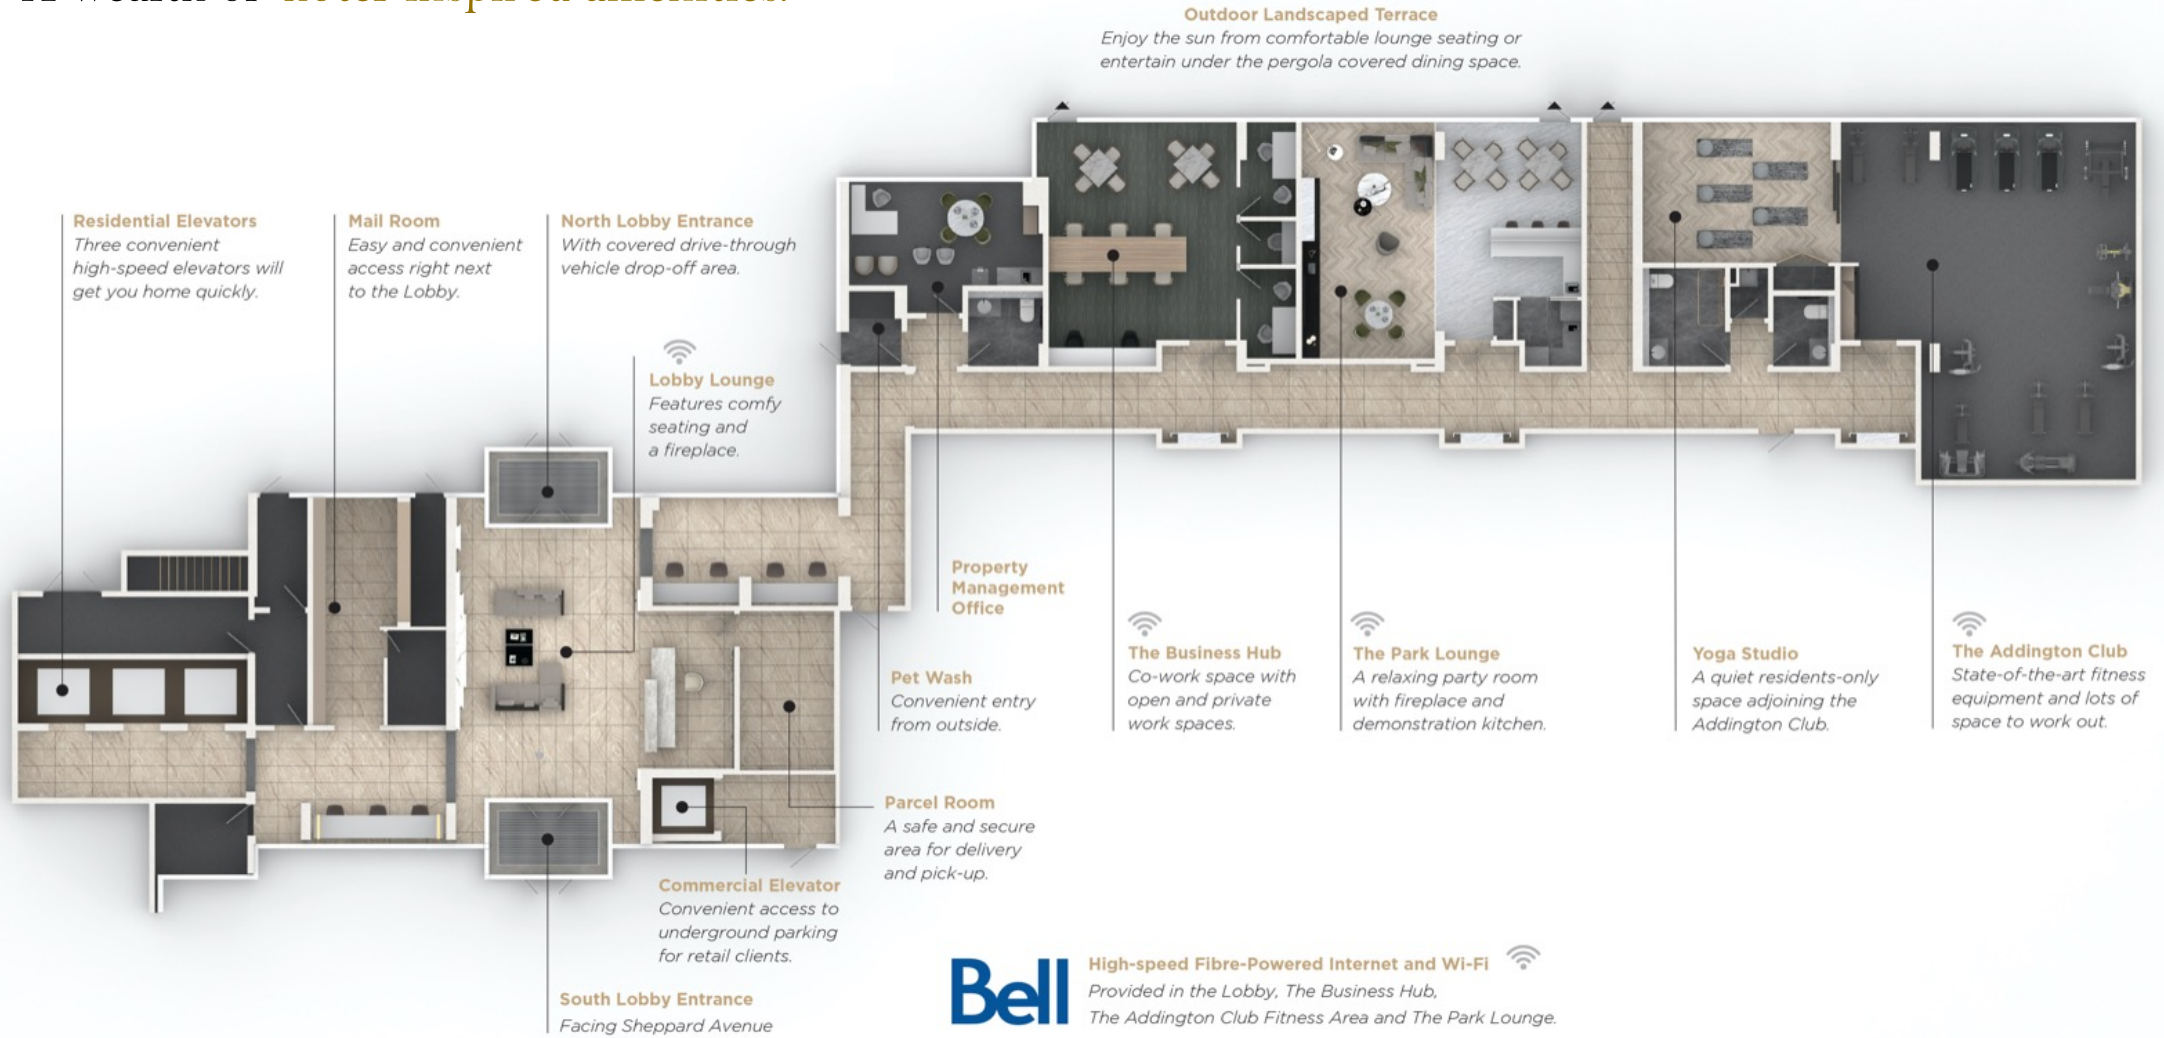

A wealth of hotel-inspired amenities.